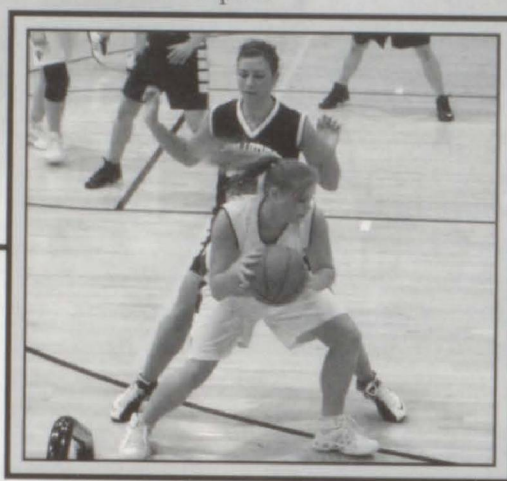

Varsity Lady Bears Basketball

Record: 6 - 15

DRIVE THE BALL: *Brianna Koppkeberger* drives down low for a lay-up.

BASELINE: As the opponent posts up, *Megan Litwiler* covers for defense.

I'M OPEN: *Amber Good* flashes through the middle to receive a pass.

CONFIDENCE IS THE KEY: *Liz Brookhouse* gives the team one of her world famous pep talks before the start of a new game.

JUMP! *Liz Brookhouse* jumps up and tips the ball to her team.

FAKE! *Grace Zimmerman* fakes out the opponent and goes the opposite direction.