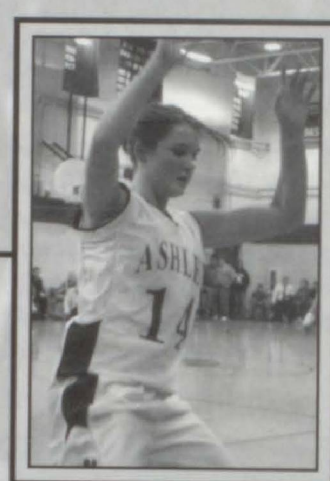

Varsity Lady Bears Basketball

Record: 6 - 15

DRIVE THE BALL: *Brianna Koppkeberger* drives down low for a lay-up.

BASELINE: As the opponent posts up, *Megan Litwiler* covers for defense.

I'M OPEN: *Amber Good* flashes through the middle to receive a pass.

CONFIDENCE IS THE KEY: *Liz Brookhouse* gives the team one of her world famous pep talks before the start of a new game.

JUMP! *Liz Brookhouse* jumps up and tips the ball to her team.

FAKE! *Grace Zimmerman* fakes out the opponent and goes the opposite direction.