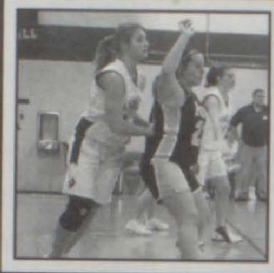

Varsity Lady Bears Basketball

Record: 6 - 15

DRIVE THE BALL: *Brianna Koppkeberger* drives down low for a lay-up.

BASELINE: As the opponent posts up, *Megan Litwiler* covers for defense.

I'M OPEN: *Amber Good* flashes through the middle to receive a pass.

CONFIDENCE IS THE KEY: *Liz Brookhouse* gives the team one of her world famous pep talks before the start of a new game.

JUMP! *Liz Brookhouse* jumps up and tips the ball to her team.

FAKE! *Grace Zimmerman* fakes out the opponent and goes the opposite direction.